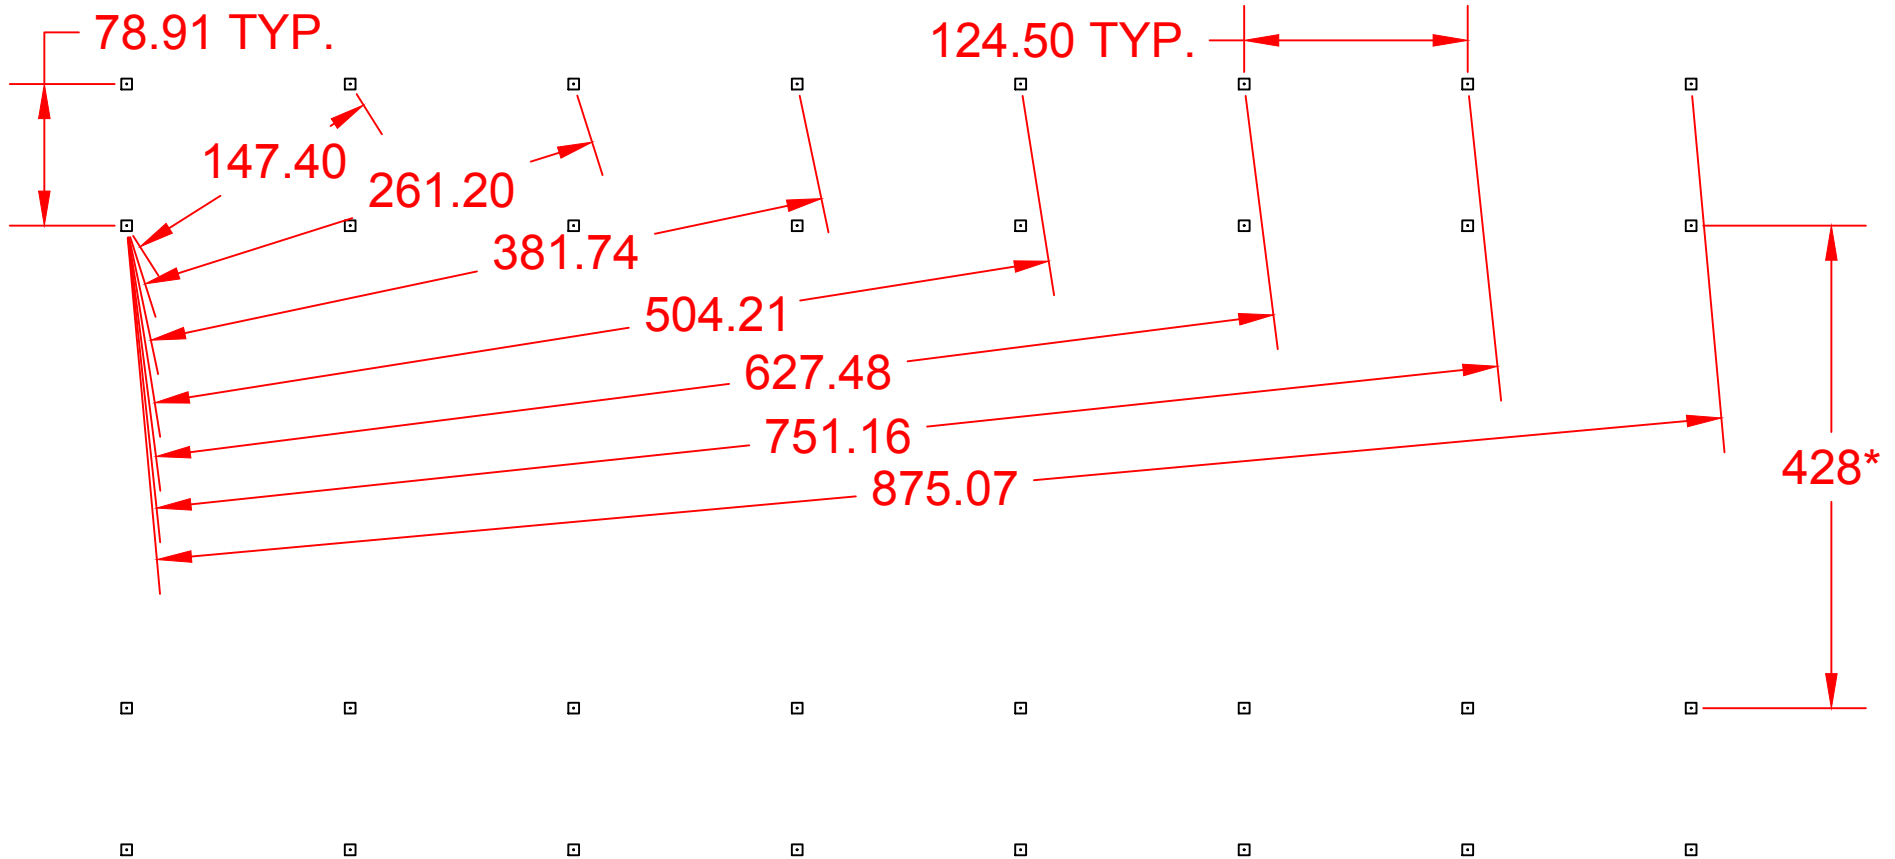

KAGM-G Foot Spacing Guide

All Dimensions (Centre to Centre) are in inches

*Reccomended intrarow spacing, optimal spacing will vary from site to site (based on an 18° back angle)