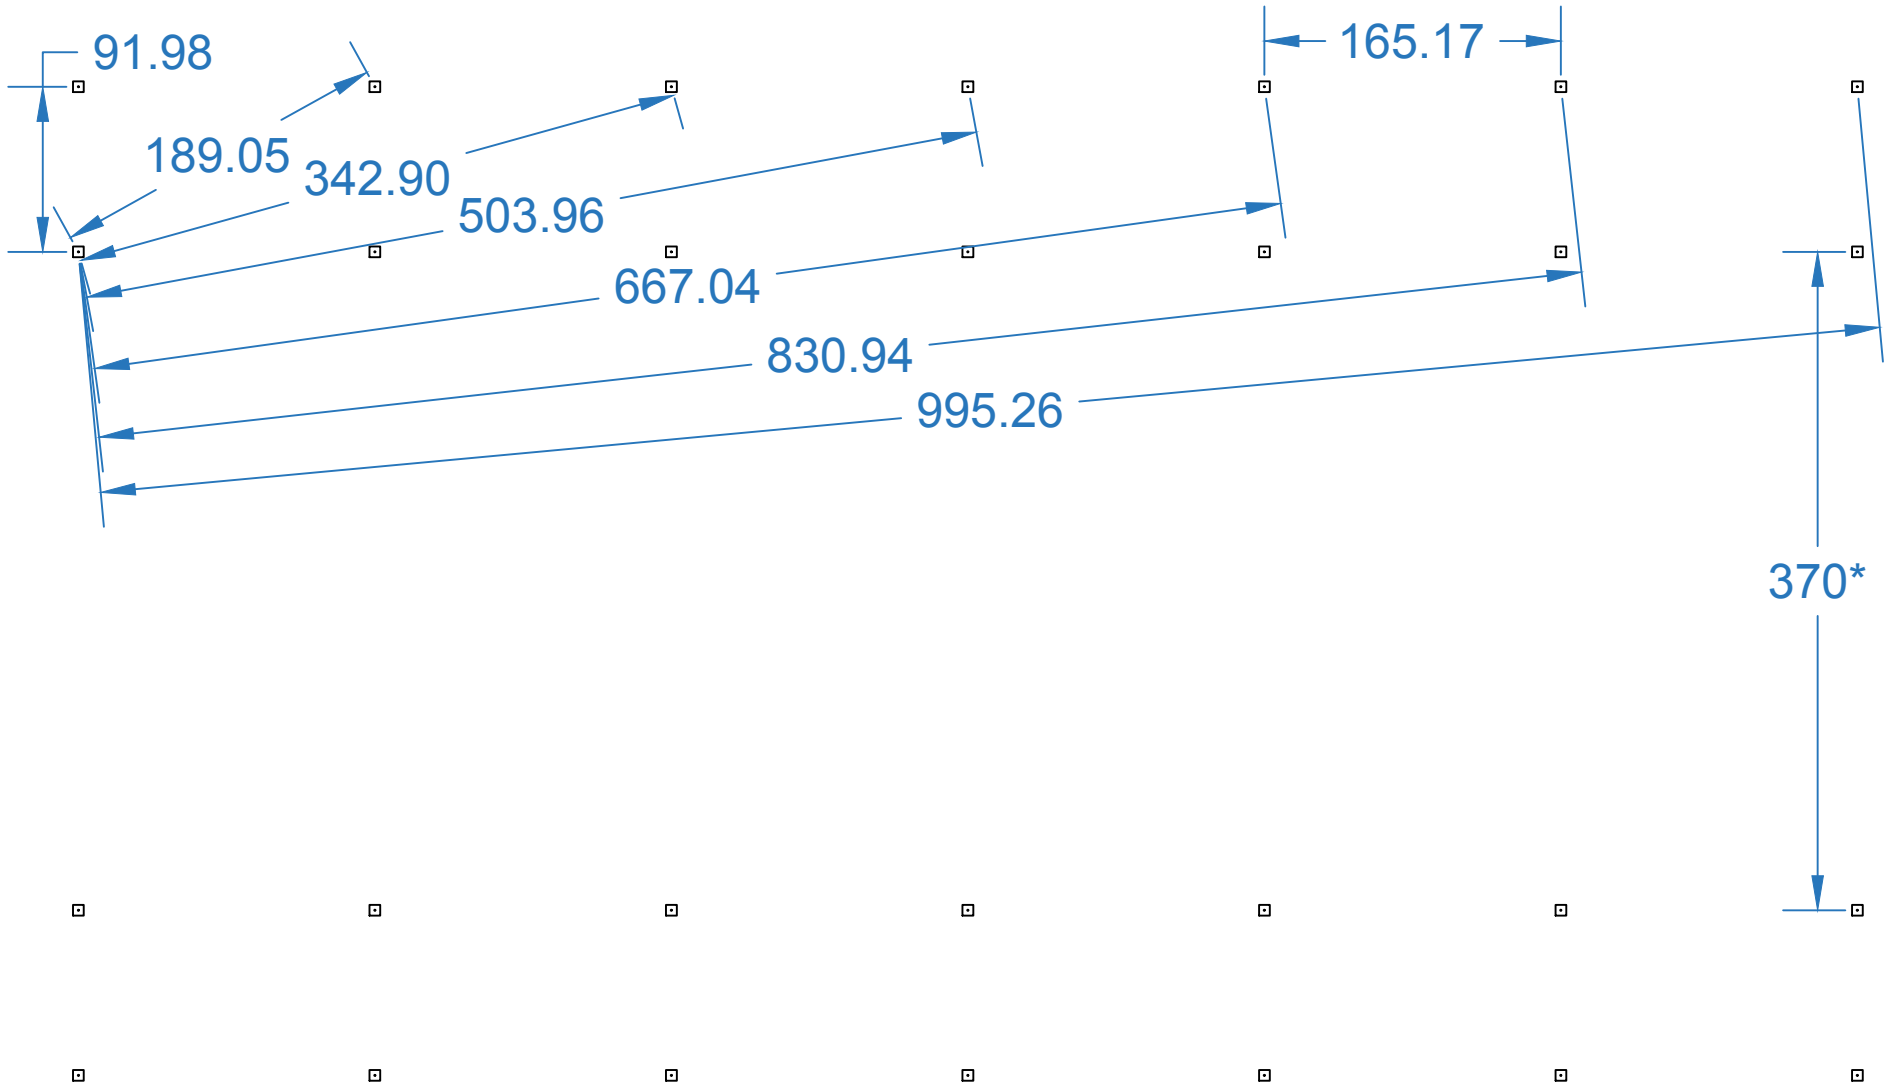

KLGM-G Foot Spacing Guide

Fixed Angle Ground Mount - All Dimensions (Centre to Centre) are in inches

*Reccomended intrarow spacing, optimal spacing will vary from site to site (based on 18° back angle)