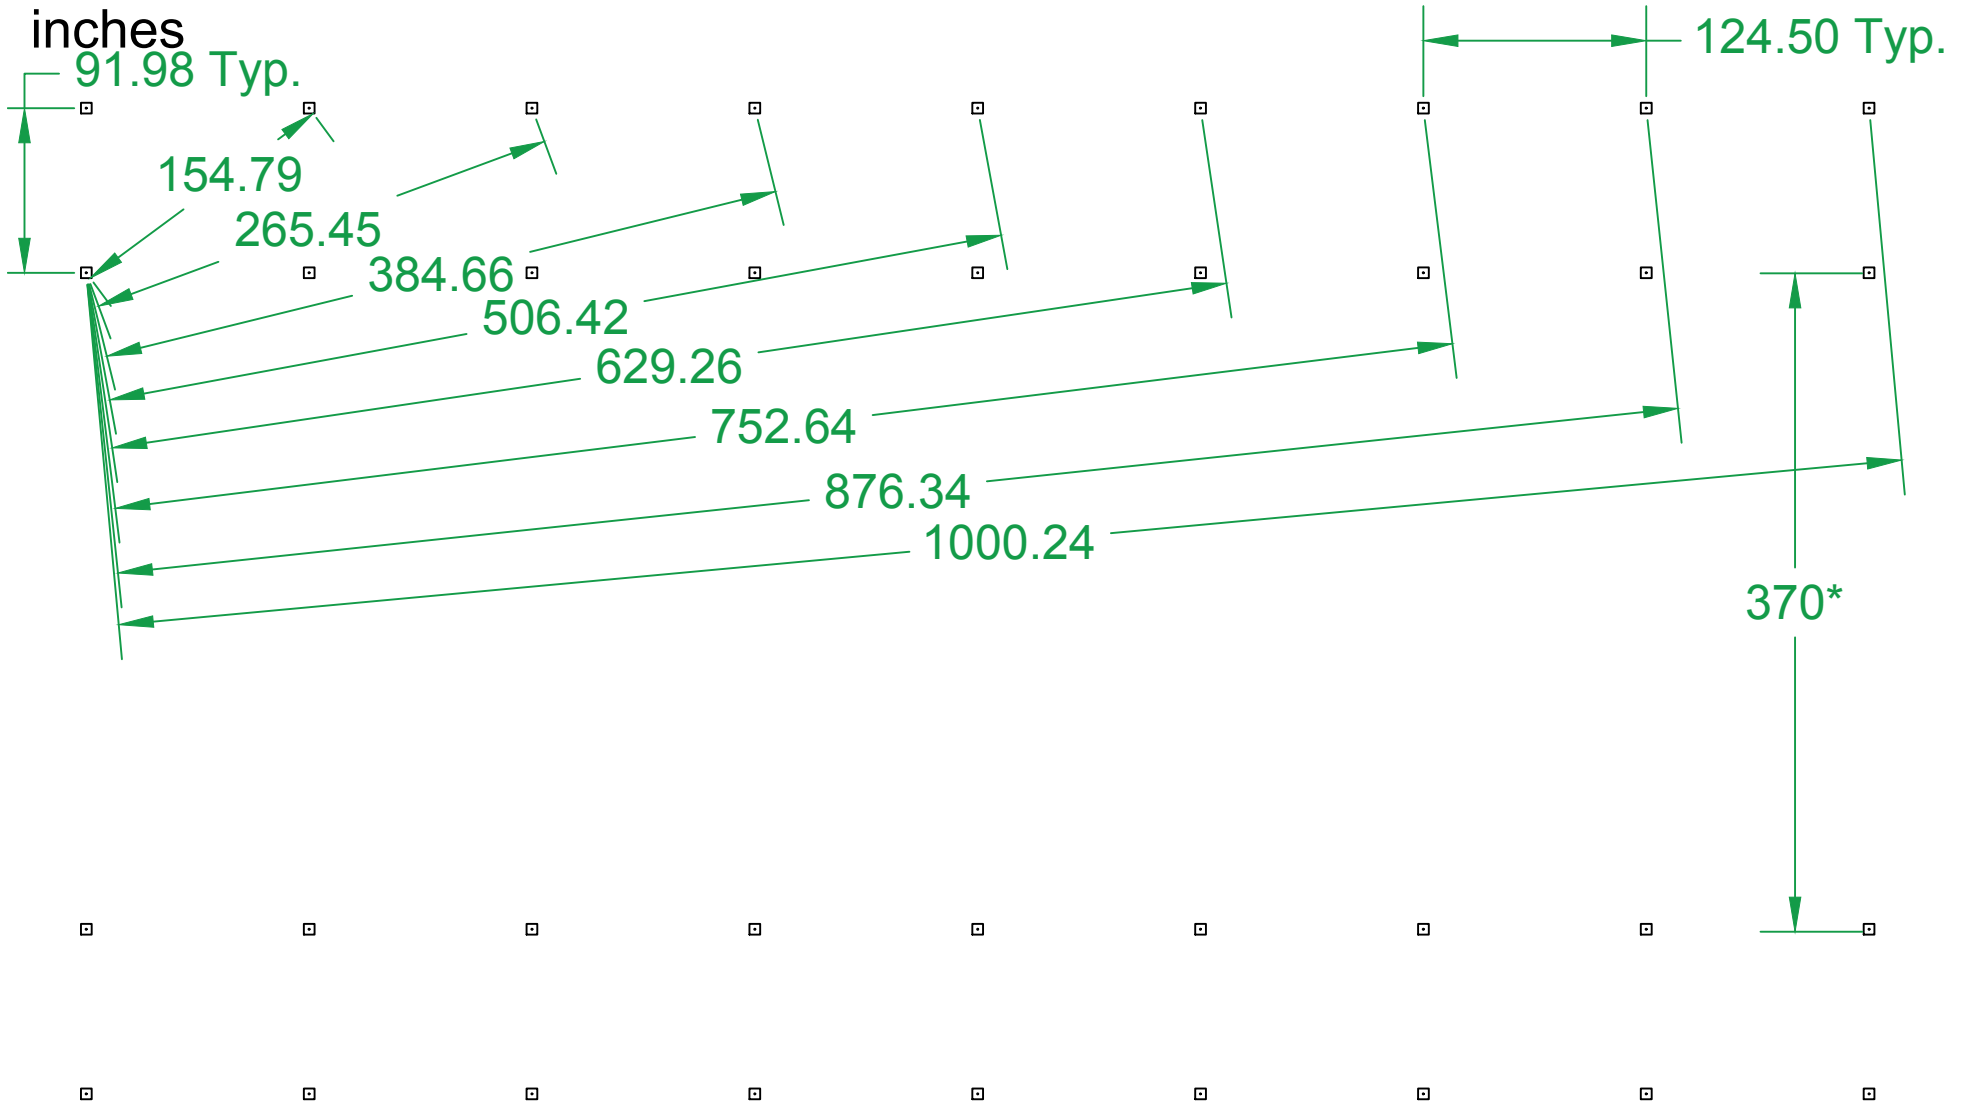

KRGM-G Foot Spacing Guide

High Wind Fixed Angle Ground Mount - All Dimensions (Centre to Centre) are in inches

*Reccomended intrarow spacing, optimal spacing will vary from site to site (based on 18° back angle)